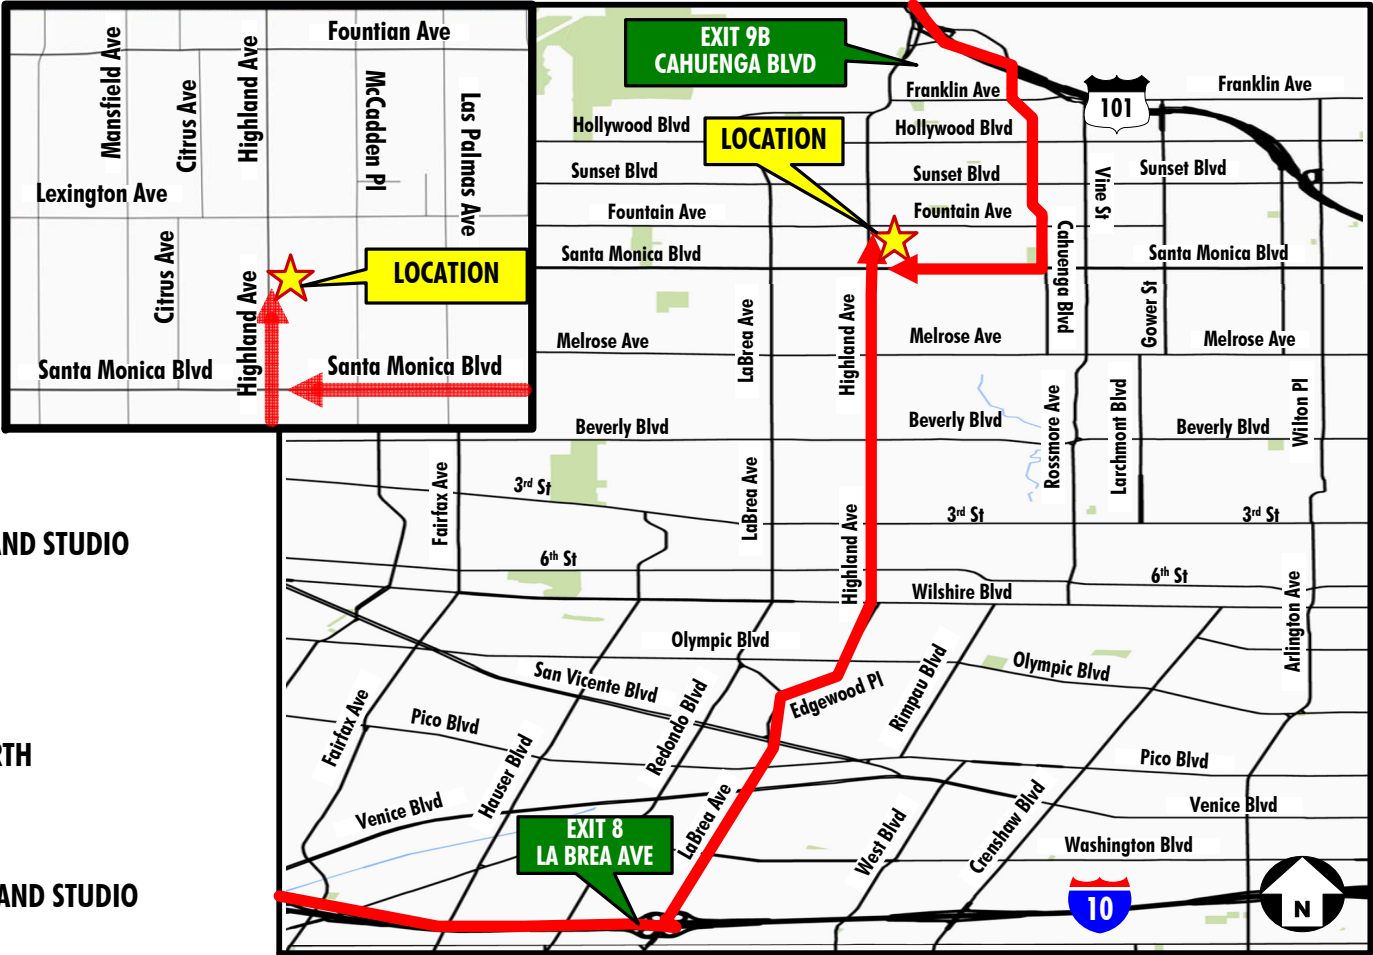

**Siren Studios Highland Studio**  
 1136 N Highland Ave Los Angeles CA 90038  
[www.sirenstudios.com](http://www.sirenstudios.com)

**Directions from the Valley to LOCATION**

1. Take the 101 FWY SOUTH
2. Take EXIT 9B for CAHUENGA BLVD
3. Turn RIGHT onto CAHUENGA BLVD
4. Go 1.2 MILES and turn RIGHT onto SANTA MONICA BLVD
- 5 Go 0.6 MILE and turn RIGHT onto HIGHLAND AVE
6. Go 375 FEET and turn RIGHT into SIREN STUDIOS HIGHLAND STUDIO Park as directed.

**Directions from the Westside / Santa Monica to LOCATION**

1. Take the 10 FWY EAST
2. Take EXIT 8C for LA BREA AVE EXIT
3. Stay to the RIGHT and follow SIGNS for LA BREA AVE NORTH
4. MERGE onto LA BREA AVE heading NORTH
5. Go 1.6 MILES and turn RIGHT onto EDGEWOOD PL
6. Go 0.2 MILE and turn LEFT onto HIGHLAND AVE
7. Go 2.5 MILES and turn RIGHT into SIREN STUDIOS HIGHLAND STUDIO Park as directed.