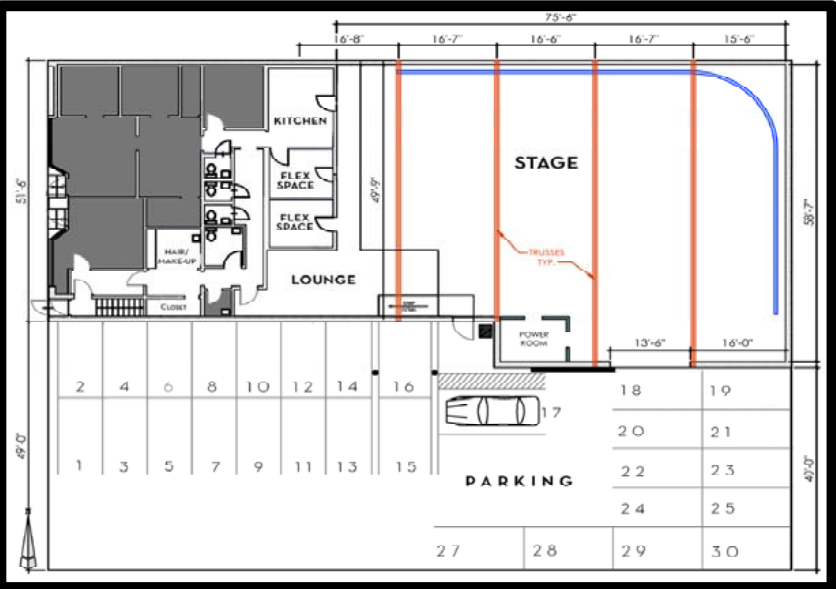

**Directions from the Westside / Santa Monica to LOCATION**

1. Take the 10 FWY EAST
2. Take EXIT 8C for LA BREA AVE EXIT
3. Stay to the RIGHT and follow SIGNS for LA BREA AVE NORTH
4. MERGE onto LA BREA AVE heading NORTH
5. Go 1.6 MILES and turn RIGHT onto EDGEWOOD PL
6. Go 0.2 MILE and turn LEFT onto HIGHLAND AVE
7. Go 2.5 MILES and turn RIGHT into SIREN STUDIOS HIGHLAND STUDIO Park as directed.