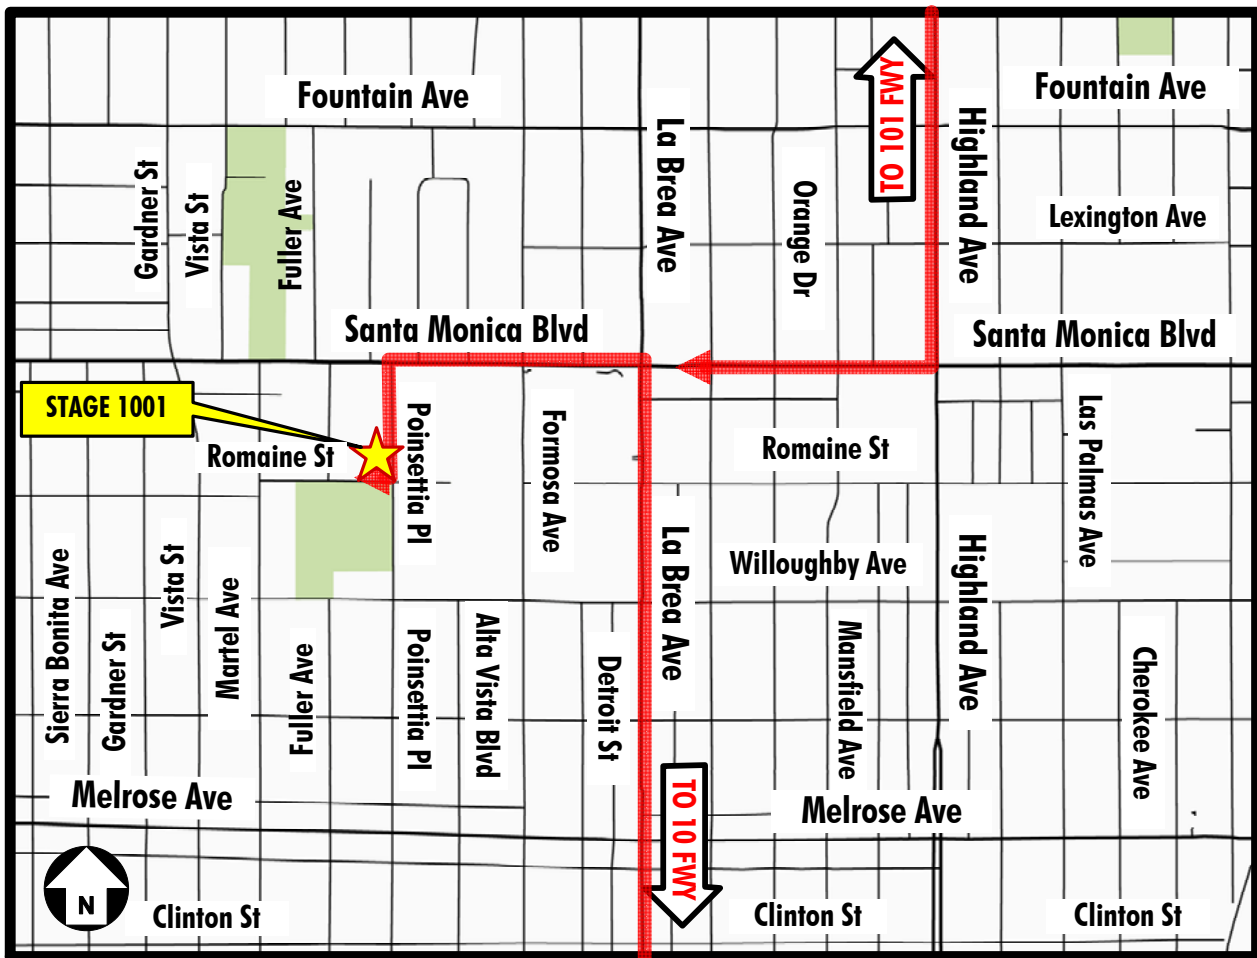

STAGE 1001
 1001 N. Poinsettia Pl.
 West Hollywood, CA. 90046
 (323) 467-3559
www.sirenstudios.com

Directions from Westside

1. Take the 10 FWY EAST
2. Take the LA BREA AVE NORTH EXIT
3. Keep LEFT at the FORK on the off ramp and MERGE onto LA BREA AVE heading NORTH
4. Go 4.6 MILES and turn LEFT onto SANTA MONICA BLVD
5. Go 0.2 MILE and turn LEFT onto POINSETTIA PL
6. Go 0.1 MILE and turn RIGHT onto ROMAINE ST
7. Go 100 FEET and turn RIGHT into STAGE 1001
Park as directed.

Directions from the Valley

1. Take the 101 FWY SOUTH
2. Take the HIGHLAND AVE / HOLLYWOOD BOWL EXIT
3. At the end of the off ramp MERGE onto CAHUENGA BLVD
4. Continue STRAIGHT as it turns into HIGHLAND AVE
5. Go 1.3 MILES and turn RIGHT onto SANTA MONICA BLVD
6. Go 0.5 MILES and turn LEFT onto POINSETTIA PL
7. Go 0.1 MILE and turn RIGHT onto ROMAINE ST
8. Go 100 FEET and turn RIGHT into STAGE 1001
Park as directed.

Directions from Downtown LA

1. Take the 110 FWY NORTH
2. To the 101 FWY NORTH
3. Go 3.9 MILES and take the SANTA MONICA BLVD / WESTERN AVE EXIT
4. Turn LEFT onto SANTA MONICA BLVD
5. Go 2.4 MILES and turn LEFT onto POINSETTIA PL
6. Go 0.1 MILE and turn RIGHT onto ROMAINE ST
7. Go 100 FEET and turn RIGHT into STAGE 1001
Park as directed.

STAGE 1001
 Siren Studios
 STAGE 1001
 1001 N Pointsettia Pl
 West Hollywood CA 90046
ENTER OFF ROMAINE ST